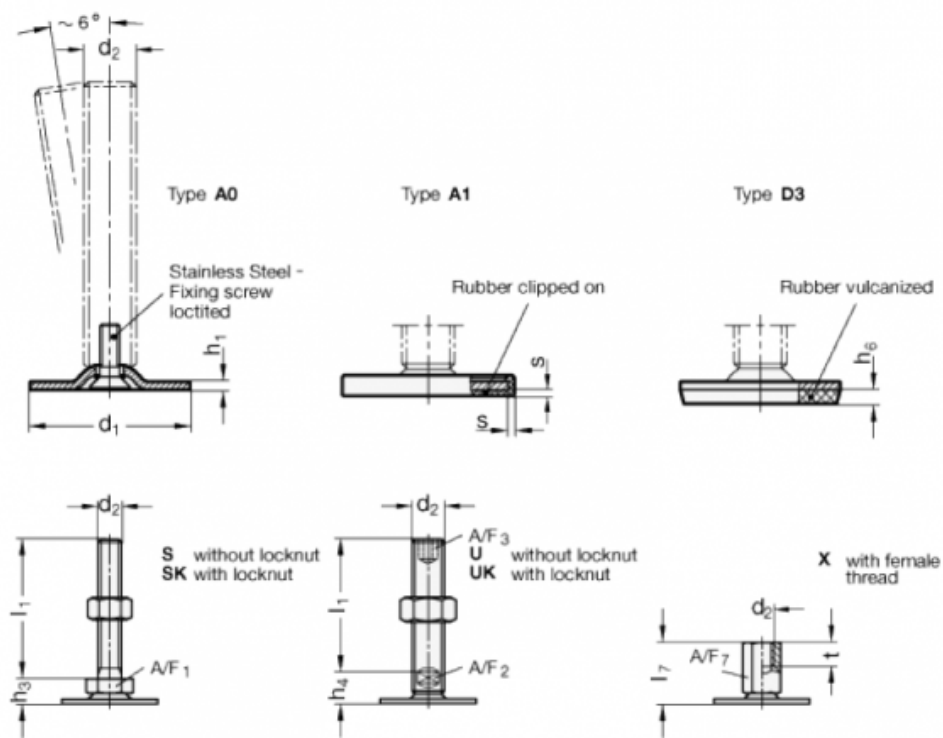

# Data Sheet

Article number: 204060M16200A3UK

Description: E+G levelling foot  
GN 40-60-M16-200-A3-UK

Note: UK With nut, Hexagon socket at the top, Wrench flat at the bottom

## Measures

A/F2 = 12

A/F3 = 8

d1 = 60

d2 = M16

h1 = 2.5

h4 = 17

h6 = 5

l1 = 200

s =